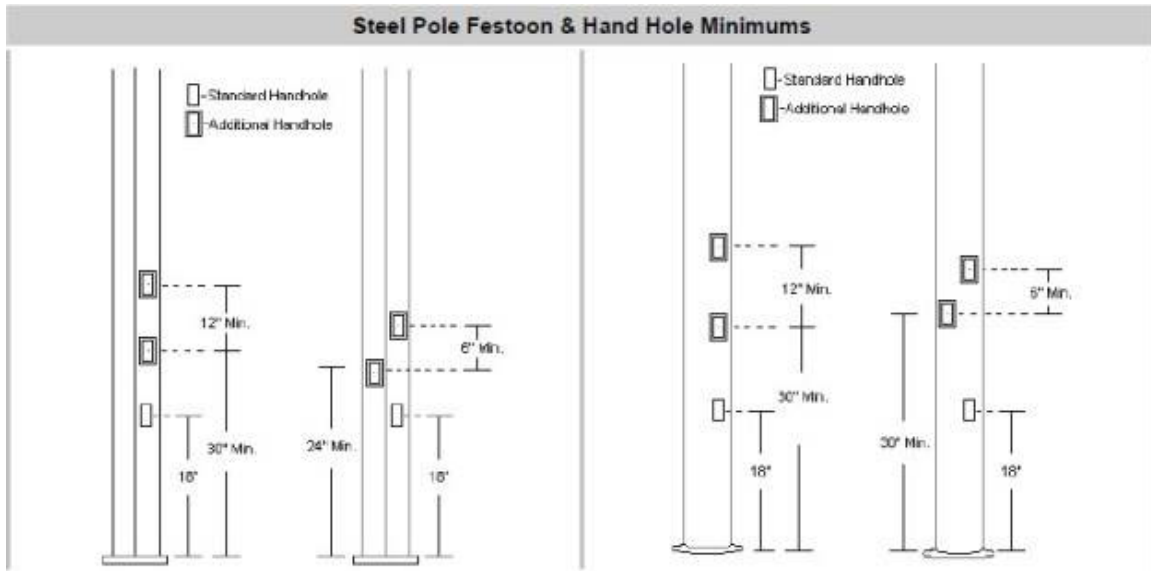

# Steel Pole Festoon & Hand Hole

## Minimum Height/Spacing Requirements

Notes: Height requirements may vary for poles with a standard hand hole larger than 3" x 5".